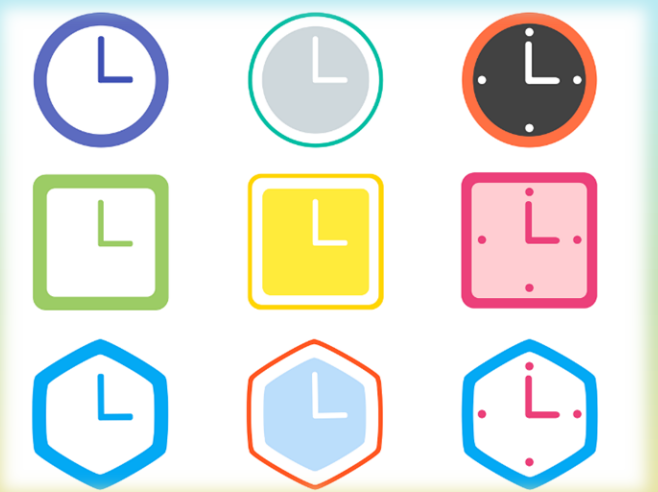

NIVEL AVANZADO